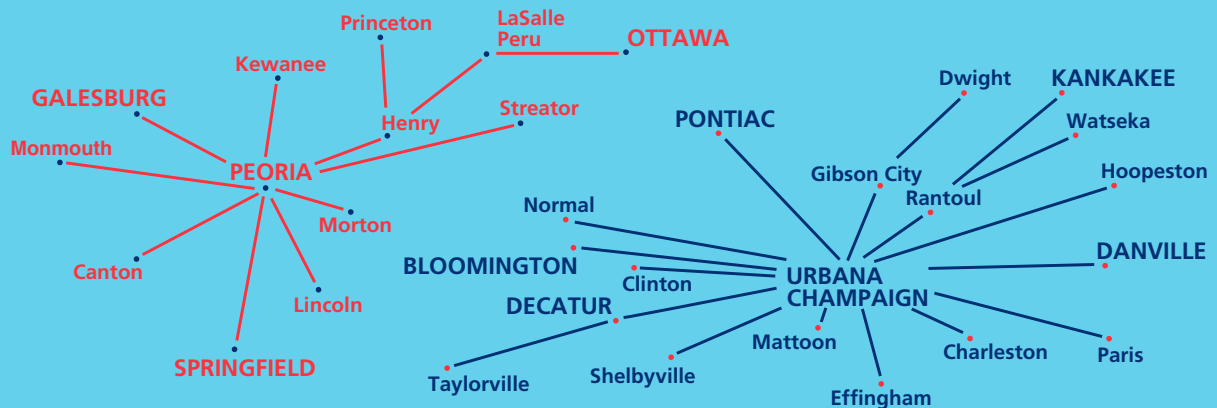

"CENTRAL ILLINOIS IS OUR BUSINESS"

SERVICE POINTS AND EXPRESS RATES

Customized Pickup and Delivery for AIR Freight Forwarders

Competent - Responsive Operations Staff

Experienced Courteous Drivers

Anytime - After Hours - Beyond Service - Specials

Expedited LTL, LCL, and Truckload

**O'Hare
Airport**

DAILY SERVICE TO O'HARE AIRPORT

Accessorial Services Available for Residential and Commercial Markets

CORPORATE OFFICE

P.O. Box 4141
4425 Enterprise Dr.
Bartonville, IL 61607
(309) 697-8200
Fax: (309) 697-8205
1-800-728-8213