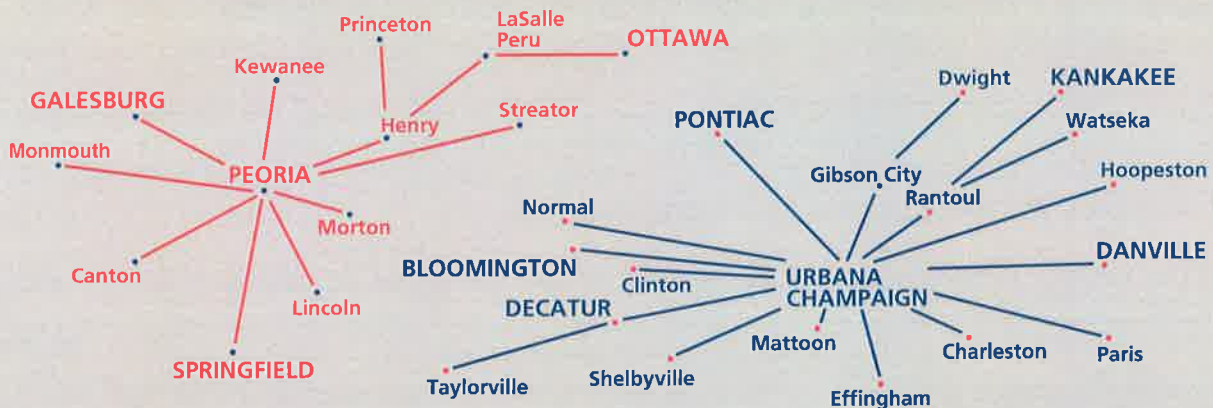

Effective: August 28, 2017

"CENTRAL ILLINOIS IS OUR BUSINESS"

SERVICE POINTS AND EXPRESS RATES

Customized Pickup and Delivery for AIR Freight Forwarders

Competent - Responsive Operations Staff

Experienced Courteous Drivers

Anytime - After Hours - Beyond Service - Specials

Expedited LTL, LCL, and Truckload

**O'Hare
Airport**

DAILY SERVICE TO O'HARE AIRPORT

Accessorial Services Available for Residential and Commercial Markets

Area 1	Area 2	Area 3	Area 4	Area 5	Area 6
\$50.00	\$53.00	\$55.00	\$60.00	\$65.00	\$75.00

Beyond 50 miles from terminal, the Line Haul rate plus After Hours mileage. (Fuel Surcharge applies)

After Hours or Saturday