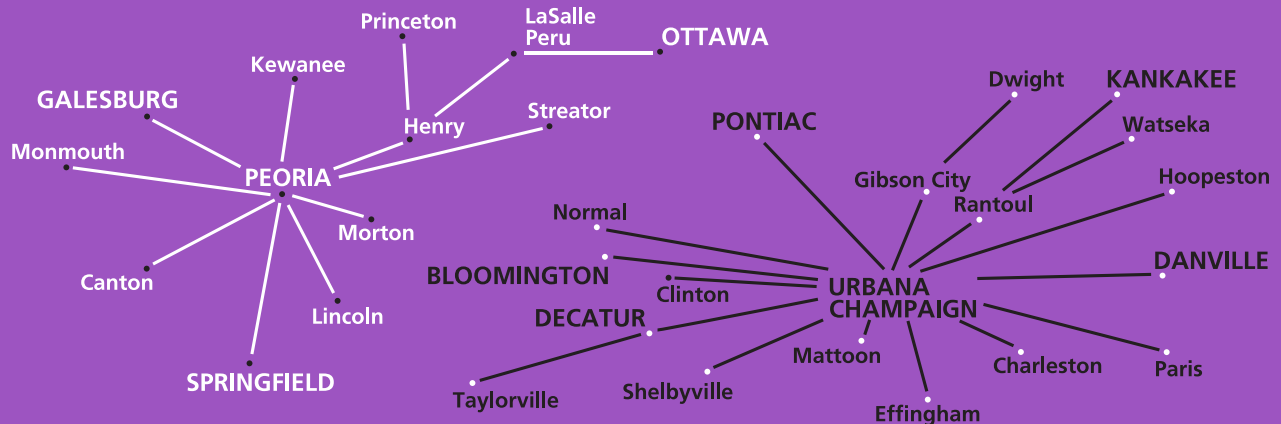

Effective: October 01, 2019

"CENTRAL ILLINOIS IS OUR BUSINESS"

SERVICE POINTS AND EXPRESS RATES

Customized Pickup and Delivery for AIR Freight Forwarders

Competent - Responsive Operations Staff

Experienced Courteous Drivers

Anytime - After Hours - Beyond Service - Specials

Expedited LTL, LCL, and Truckload

**O'Hare
Airport**

DAILY SERVICE TO O'HARE AIRPORT

Accessorial Services Available for Residential and Commercial Markets

Area 1	Area 2	Area 3	Area 4	Area 5	Area 6
\$55.00	\$58.00	\$61.00	\$66.00	\$72.00	\$83.00

Beyond 50 miles from terminal, the Line Haul rate plus After Hours mileage. (Fuel Surcharge applies)

After Hours or Saturday

Within 50 miles from terminal. (No fuel surcharge on this fee)

Area 1	Area 2	Area 3	Area 4	Area 5	Area 6
\$66.00	\$72.00	\$77.00	\$83.00	\$88.00	\$94.00

Beyond 50 miles from terminal, the Line Haul rate plus After Hours mileage. (Fuel Surcharge applies)