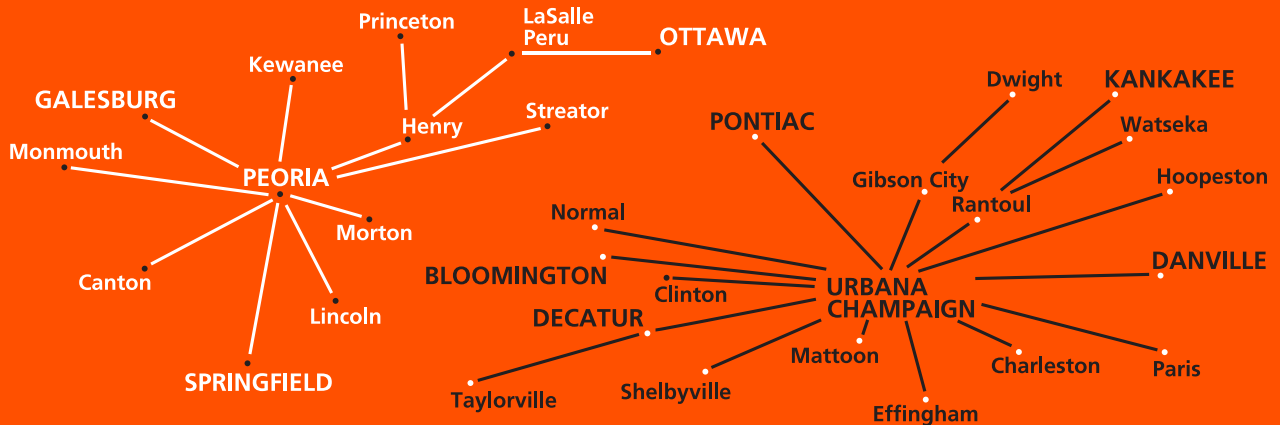

Effective: February 01, 2022

"CENTRAL ILLINOIS IS OUR BUSINESS"

SERVICE POINTS AND EXPRESS RATES

Customized Pickup and Delivery for AIR Freight Forwarders

Competent - Responsive Operations Staff

Experienced Courteous Drivers

Anytime - After Hours - Beyond Service - Specials

Expedited LTL, LCL, and Truckload

**O'Hare
Airport**

DAILY SERVICE TO O'HARE AIRPORT

Accessorial Services Available for Residential and Commercial Markets

Area 1	Area 2	Area 3	Area 4	Area 5	Area 6
\$61.00	\$64.00	\$67.00	\$73.00	\$79.00	\$91.00

Beyond 50 miles from terminal, the Line Haul rate plus After Hours mileage. (Fuel Surcharge applies)

After Hours or Saturday

"CENTRAL ILLINOIS IS OUR BUSINESS"

SERVICE POINTS AND EXPRESS RATES

Customized Pickup and Delivery for AIR Freight Forwarders

Competent - Responsive Operations Staff

Experienced Courteous Drivers

Anytime - After Hours - Beyond Service - Specials