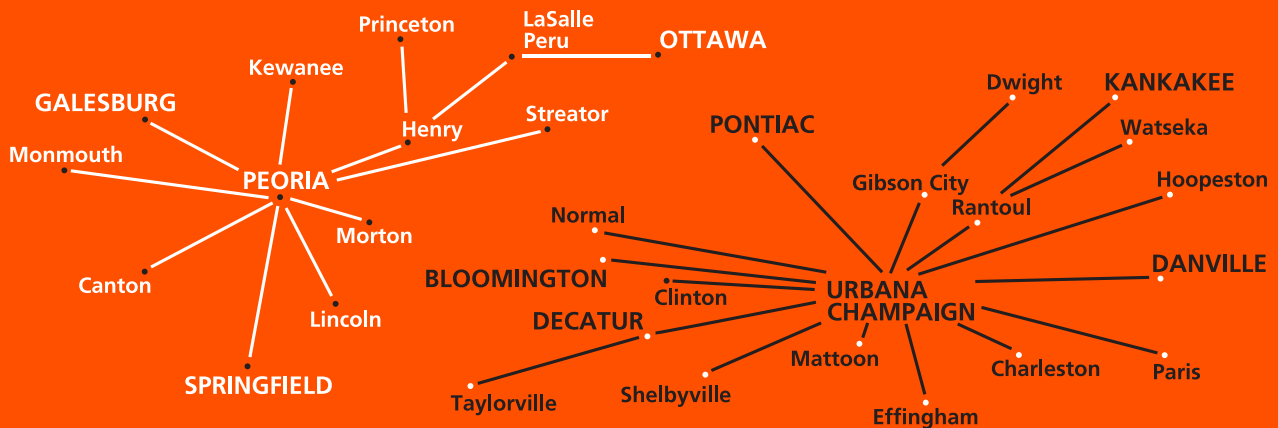

Effective: February 01, 2022

"CENTRAL ILLINOIS IS OUR BUSINESS"

SERVICE POINTS AND EXPRESS RATES

Customized Pickup and Delivery for AIR Freight Forwarders

Competent - Responsive Operations Staff

Experienced Courteous Drivers

Anytime - After Hours - Beyond Service - Specials

Expedited LTL, LCL, and Truckload

**O'Hare
Airport**

DAILY SERVICE TO O'HARE AIRPORT

Accessorial Services Available for Residential and Commercial Markets

CORPORATE OFFICE

P.O. Box 4141
4425 Enterprise Dr.
Bartonville, IL 61607
(309) 697-8200
Fax: (309) 697-8205
1-800-728-8213